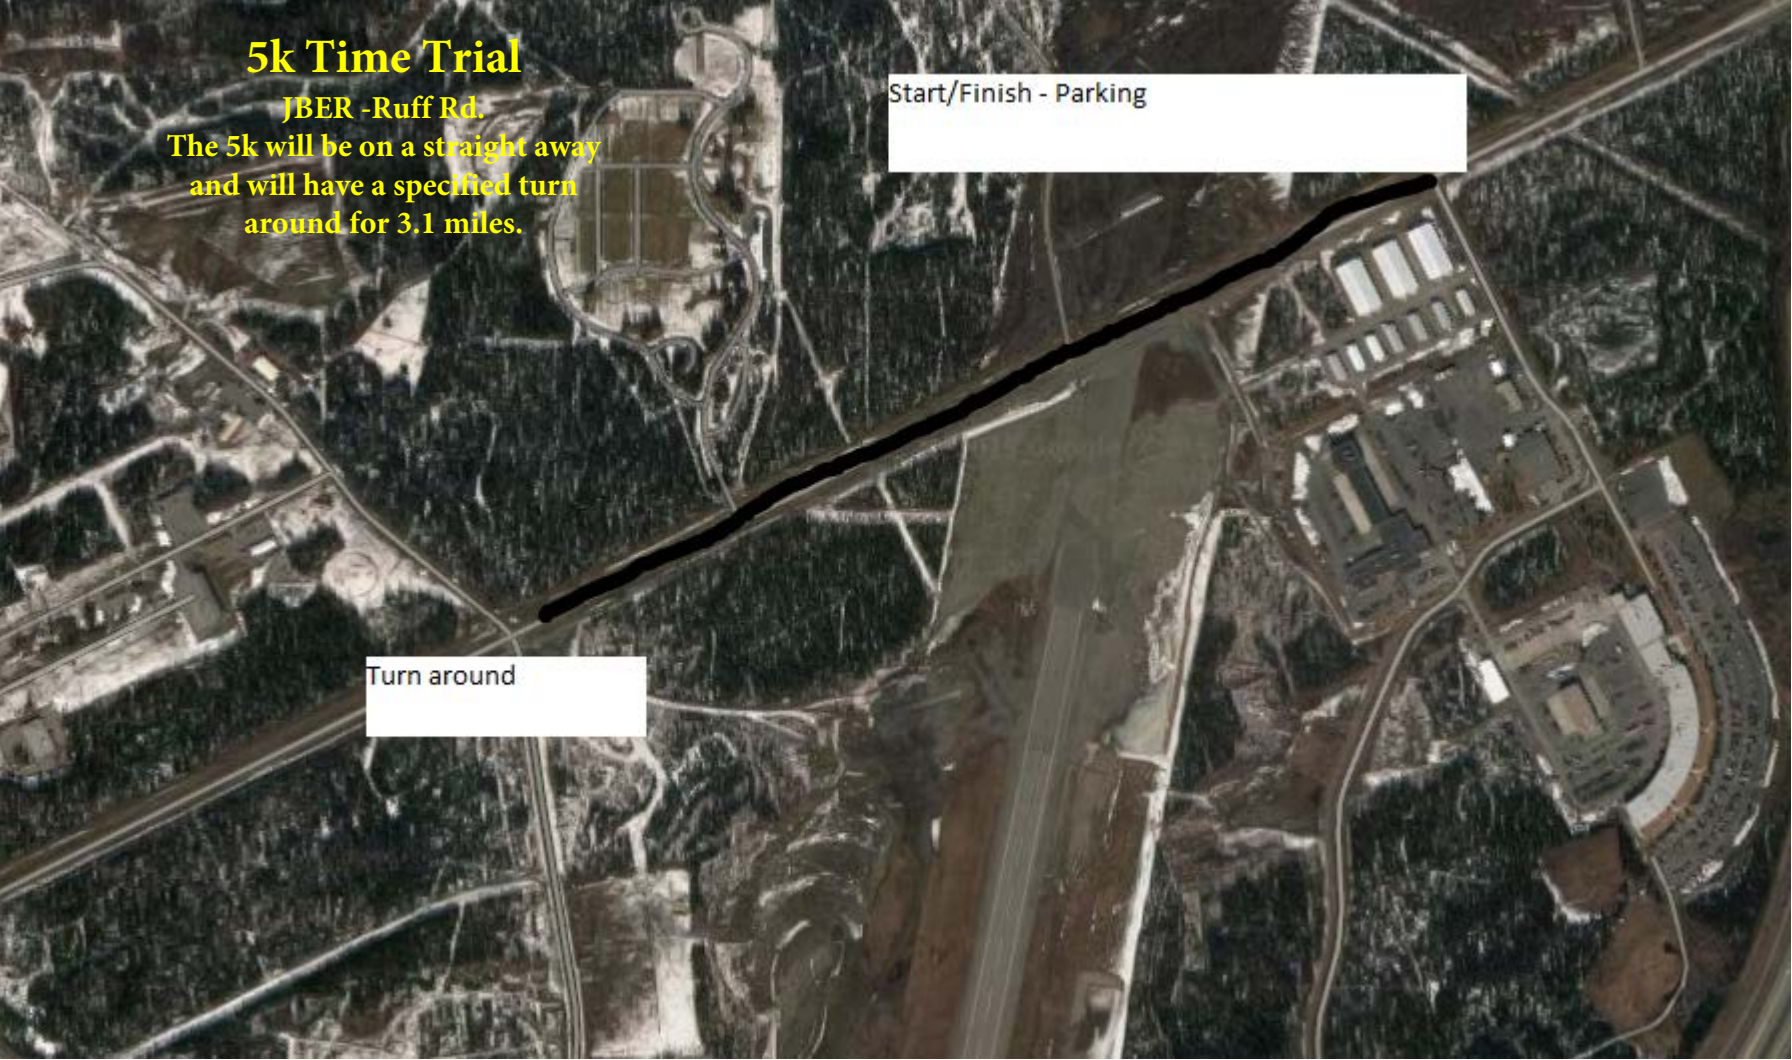

# 5k Time Trial

JBER - Ruff Rd.

The 5k will be on a straight away  
and will have a specified turn  
around for 3.1 miles.

Start/Finish - Parking

Turn around

# 20K Road Race

FINISH /Parking

START

20 K Road Race  
JBER- Ruff Rd and Davis  
Highway  
The course will be looped 3  
times for a total of 12.4  
miles.

on Dr  
D St

D St

Google

Glen